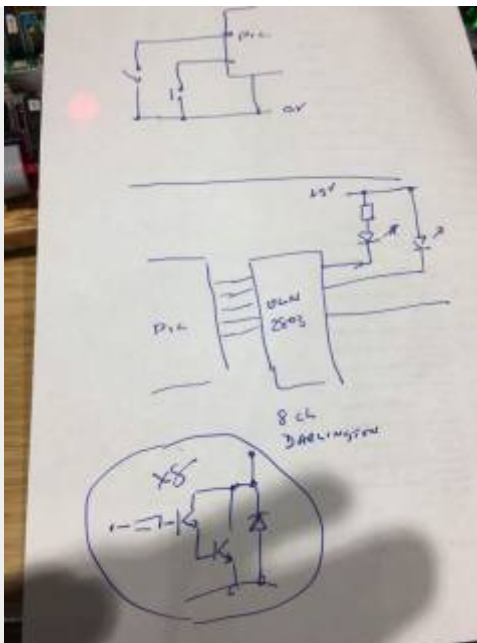

What have we have been up to previously?

[Click here to view details of previous meetings](#)

Our Next Meeting including exhibitions where MERG are in attendance?

Date	Event	Description	Location	Link
10:00 13-Apr	West Midland Area Group Spring Meeting	enter description here lto follow	BCNS, Titford Pump House, Engine Street, Oldbury, West Midlands	

Programme for our next Meeting

Time	Description.	Who
	The date of this meeting changed (see above) to deconflict with the Warley Show at Statfold Country Park on the weekend 12-13 October	
10:00	Coffee & Registration	All