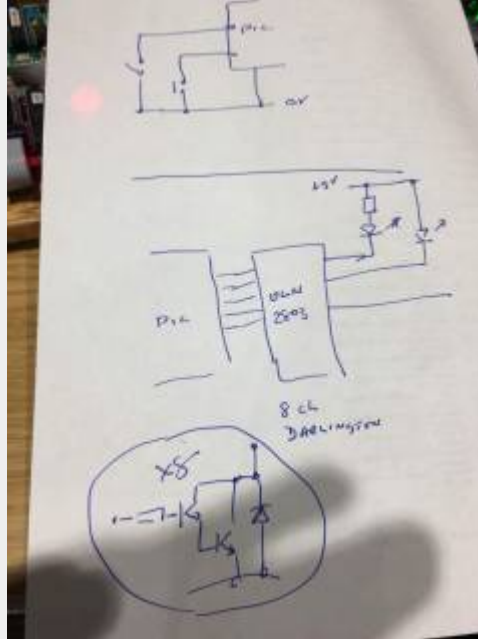

What have we have been up to previously?

[Click here to view details of previous meetings](#)

Our Next Meeting including exhibitions where MERG are in attendance?

Date	Event	Description	Location	Link
10:00 13-Apr	West Midland Area Group Spring Meeting	enter description here lto follow	BCNS, Titford Pump House, Engine Street, Oldbury, West Midlands