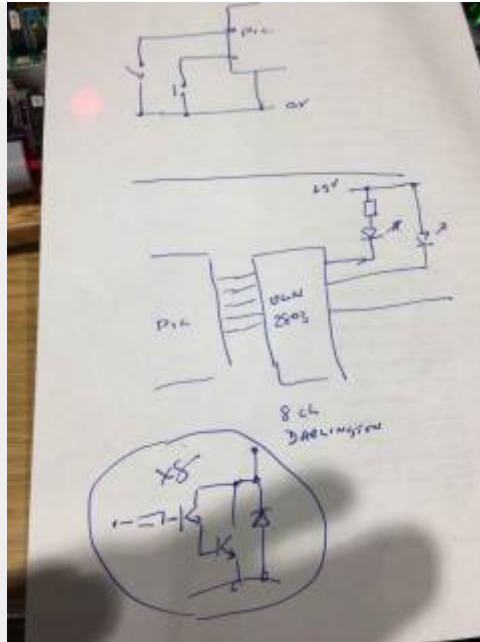

What have we have been up to previously?

[Click here to view details of previous meetings](#)

Our Next Meeting including exhibitions where MERG are in attendance?

Date	Event	Description	Location	Link
10:00 10-Jan	West Midlands Area Group Winter Meeting	A) Java Model Railroad Interface (JMRI) Presented by Simon West B) Stewart's Raspberry Pi CBUS Controller Presented by Stewart Watkiss	BCNS, TITFORD PUMP HOUSE, ENGINE STREET, OLDBURY	

Programme for our next Meeting

Time	Description.	Who
	The date of this meeting changed (see above) to deconflict with the Warley Show at Statfold Country Park on the weekend 12-13 October