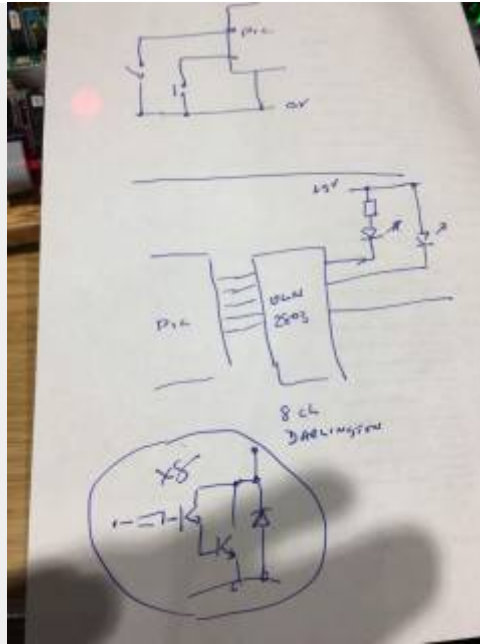

What have we have been up to previously?

[Click here to view details of previous meetings](#)

Our Next Meeting including exhibitions where MERG are in attendance?

Date	Event	Description	Location	Link
10:00 13-Apr	West Midland Area Group Spring Meeting	enter description here lto follow	BCNS, Titford Pump House, Engine Street, Oldbury, West Midlands	

Programme for our next Meeting?

Time	Description	Who
10:00	Coffee & Registration	All
10:15	Welcome	AG
10:15	Talk 1. Part 2 modifying pocket money kits	CM