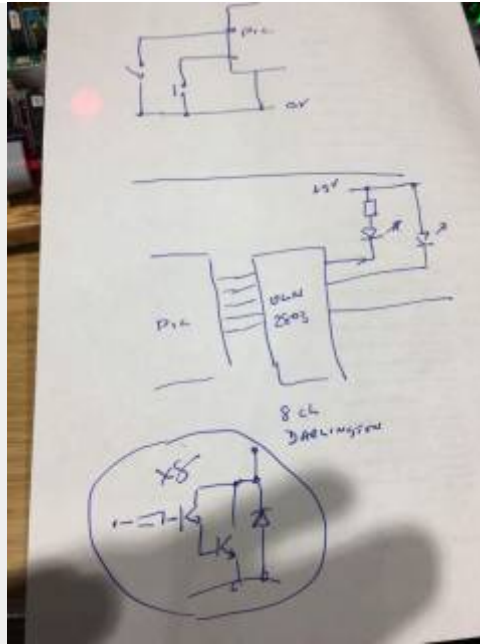

What have we have been up to previously?

[Click here to view details of previous meetings](#)

Our Next Meeting including exhibitions where MERG are in attendance?

Date	Event	Description	Location	Link
10:00 13-Apr	West Midland Area Group Spring Meeting	enter description here lto follow	BCNS, Titford Pump House, Engine Street, Oldbury, West Midlands	

Programme for our next Meeting?

Time	Description	Who
10:00	Coffee & Registration	All
10:15	Welcome	AG
10:30	Talk 1.