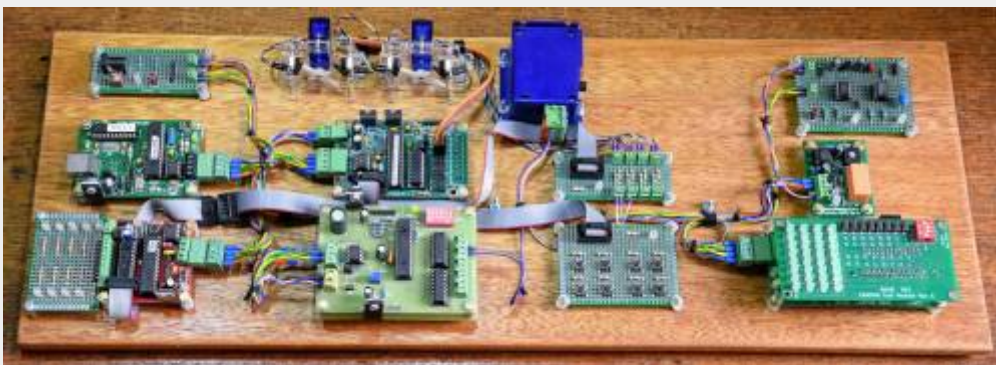

We meet four times a year in January, April July and October. Usually the January and July meetings are on the second Saturday of the month, with the April and October meetings on the second Sunday.

What does the group get up to?

Our day's meeting starts at 10:00 am and concludes at 16:00. **See below for details of our next meeting.**

The day is split into two parts.

The morning session is more formal in so far as we have one or more guest speakers. The topics are far-ranging. [Click here to view examples of previous meetings](#)

The afternoon session is informal and generally consists of:

1. Members working on their current project (normally a Kit).
  We will do our best to help with construction and problem-solving.
2. Talking to presenters about the days topic.
3. Bring along something you are working on, even if its work in progress and share it with others
4. Passing the day talking about all thing model railway electronics.

We charge £5 for the day which goes to the BCN Society for the use of the pump house.

We do not charge for tea, coffee or the superb cakes that are kindly supplied by one of our members' wives.