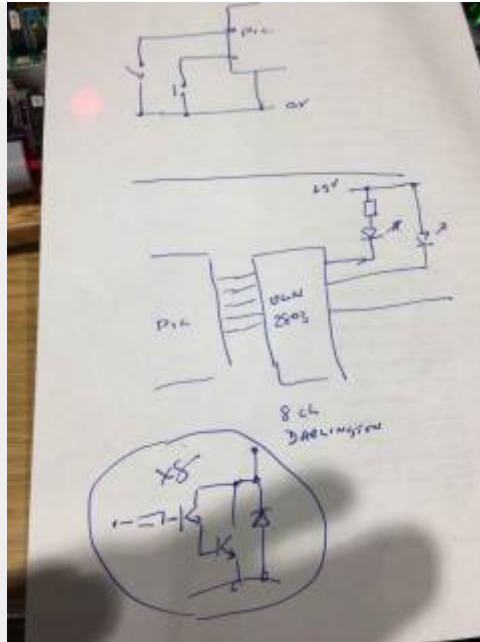

What have we have been up to previously?

[Click here to view details of previous meetings](#)

Our Next Meeting including exhibitions where MERG are in attendance?

Date	Event	Description	Location	Link
10:00 13-Apr	West Midland Area Group Spring Meeting	enter description here lto follow	BCNS, Titford Pump House, Engine Street, Oldbury, West Midlands	

Programme for our next Meeting?

Time	Description	Who
10:00	Coffee & Registration	All
10:15	Welcome	AG
10:30	Talk 1.