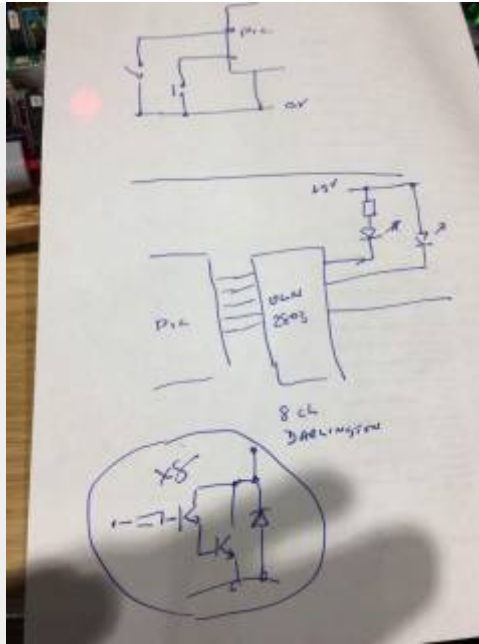

What have we have been up to previously?

[Click here to view details of previous meetings](#)

Our Next Meeting including exhibitions where MERG are in attendance?

Date	Event	Description	Location	Link
10:00 13-Apr	West Midland Area Group Spring Meeting	enter description here lto follow	BCNS, Titford Pump House, Engine Street, Oldbury, West Midlands	

Programme for our next Meeting

Time	Description.	Who
10:00	Coffee & Registration	All
10:05	Welcome	AG
10:15	Talk 1